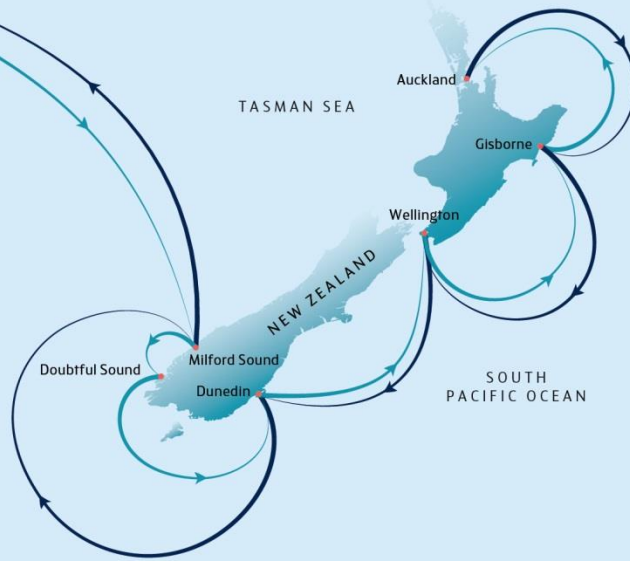

AUSTRALIA

DREAM CRUISES

Sydney

EXPLORER DREAM

8 Dec 2019

Sydney departure

DAY	DESTINATION	ETA (local)	ETD (local)
Sun	Sydney	-	2100
Mon	Cruising Day	-	-
Tue	Cruising Day	-	-
Wed	Milford Sound	0400 (0600)	0500 (0700)
	Doubtful Sound	1000 (1200)	1100 (1300)
Thu	Dunedin	0500 (0700)	1300 (1500)
Fri	Wellington	0700 (0900)	1500 (1700)
Sat	Gisborne	0600 (0800)	1700 (1900)
Sun	Auckland	0900 (1100)	-

2 Feb 2020

Auckland departure

DAY	DESTINATION	ETA (local)	ETD (local)
Sun	Auckland	-	2100
Mon	Gisborne	1400	2200
Tue	Wellington	1230	2030
Wed	Dunedin	1430	2230
Thu	Milford Sound	1730	1830
Fri	Cruising Day	-	-
Sat	Cruising Day	-	-
Sun	Sydney	0800 (0600)	-

ITINERARY	7-NIGHTS NEW ZEALAND REPOSITIONING ADVENTURE (Single Entry Australia & Single Entry New Zealand Visa Required)	
		Sydney-Milford Sound-Doubtful Sound-Dunedin-Wellington-Gisborne-Auckland
Sailing Dates	<u>2019</u> Dec 8	<u>2020</u> Feb 2
Port Charges (INR/ Per Person)	11600	