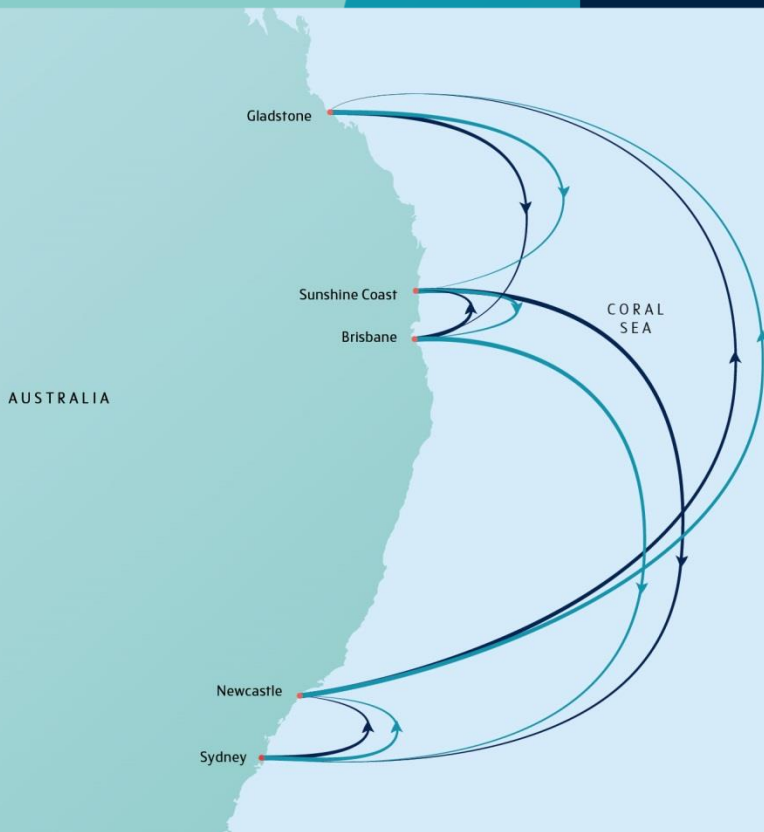

DREAM CRUISES

EXPLORER DREAM

27 Oct; 3, 10, 17 Nov; 1 Dec 2019

Sydney departure

DAY	DESTINATION	ETA (local)	ETD (local)
Sun	Sydney	-	2100
Mon	Newcastle	0600	1600
Tue	Cruising Day	-	-
Wed	Gladstone	0600	1700
Thu	Sunshine Coast	1200	2100
Fri	Brisbane	0600	2100
Sat	Cruising Day	-	-
Sun	Sydney	0600	-

24 Nov 2019

Sydney departure

DAY	DESTINATION	ETA (local)	ETD (local)
Sun	Sydney	-	2100
Mon	Newcastle	0600	1600
Tue	Cruising Day	-	-
Wed	Gladstone	0600	1700
Thu	Brisbane	1300	2359
Fri	Sunshine Coast	0700	1700
Sat	Cruising Day	-	-
Sun	Sydney	0600	-

ITINERARY	7-NIGHTS AUSTRALIAN DISCOVERY (Single Entry Australia Visa Required)	
	Newcastle-Gladstone- Sunshine Coast-Brisbane	Newcastle-Gladstone- Brisbane-Sunshine Coast
	2019 Oct 27 Nov 3, 10, 17 Dec 1	2019 Nov 24
Port Charges (Per Person)	21,200	